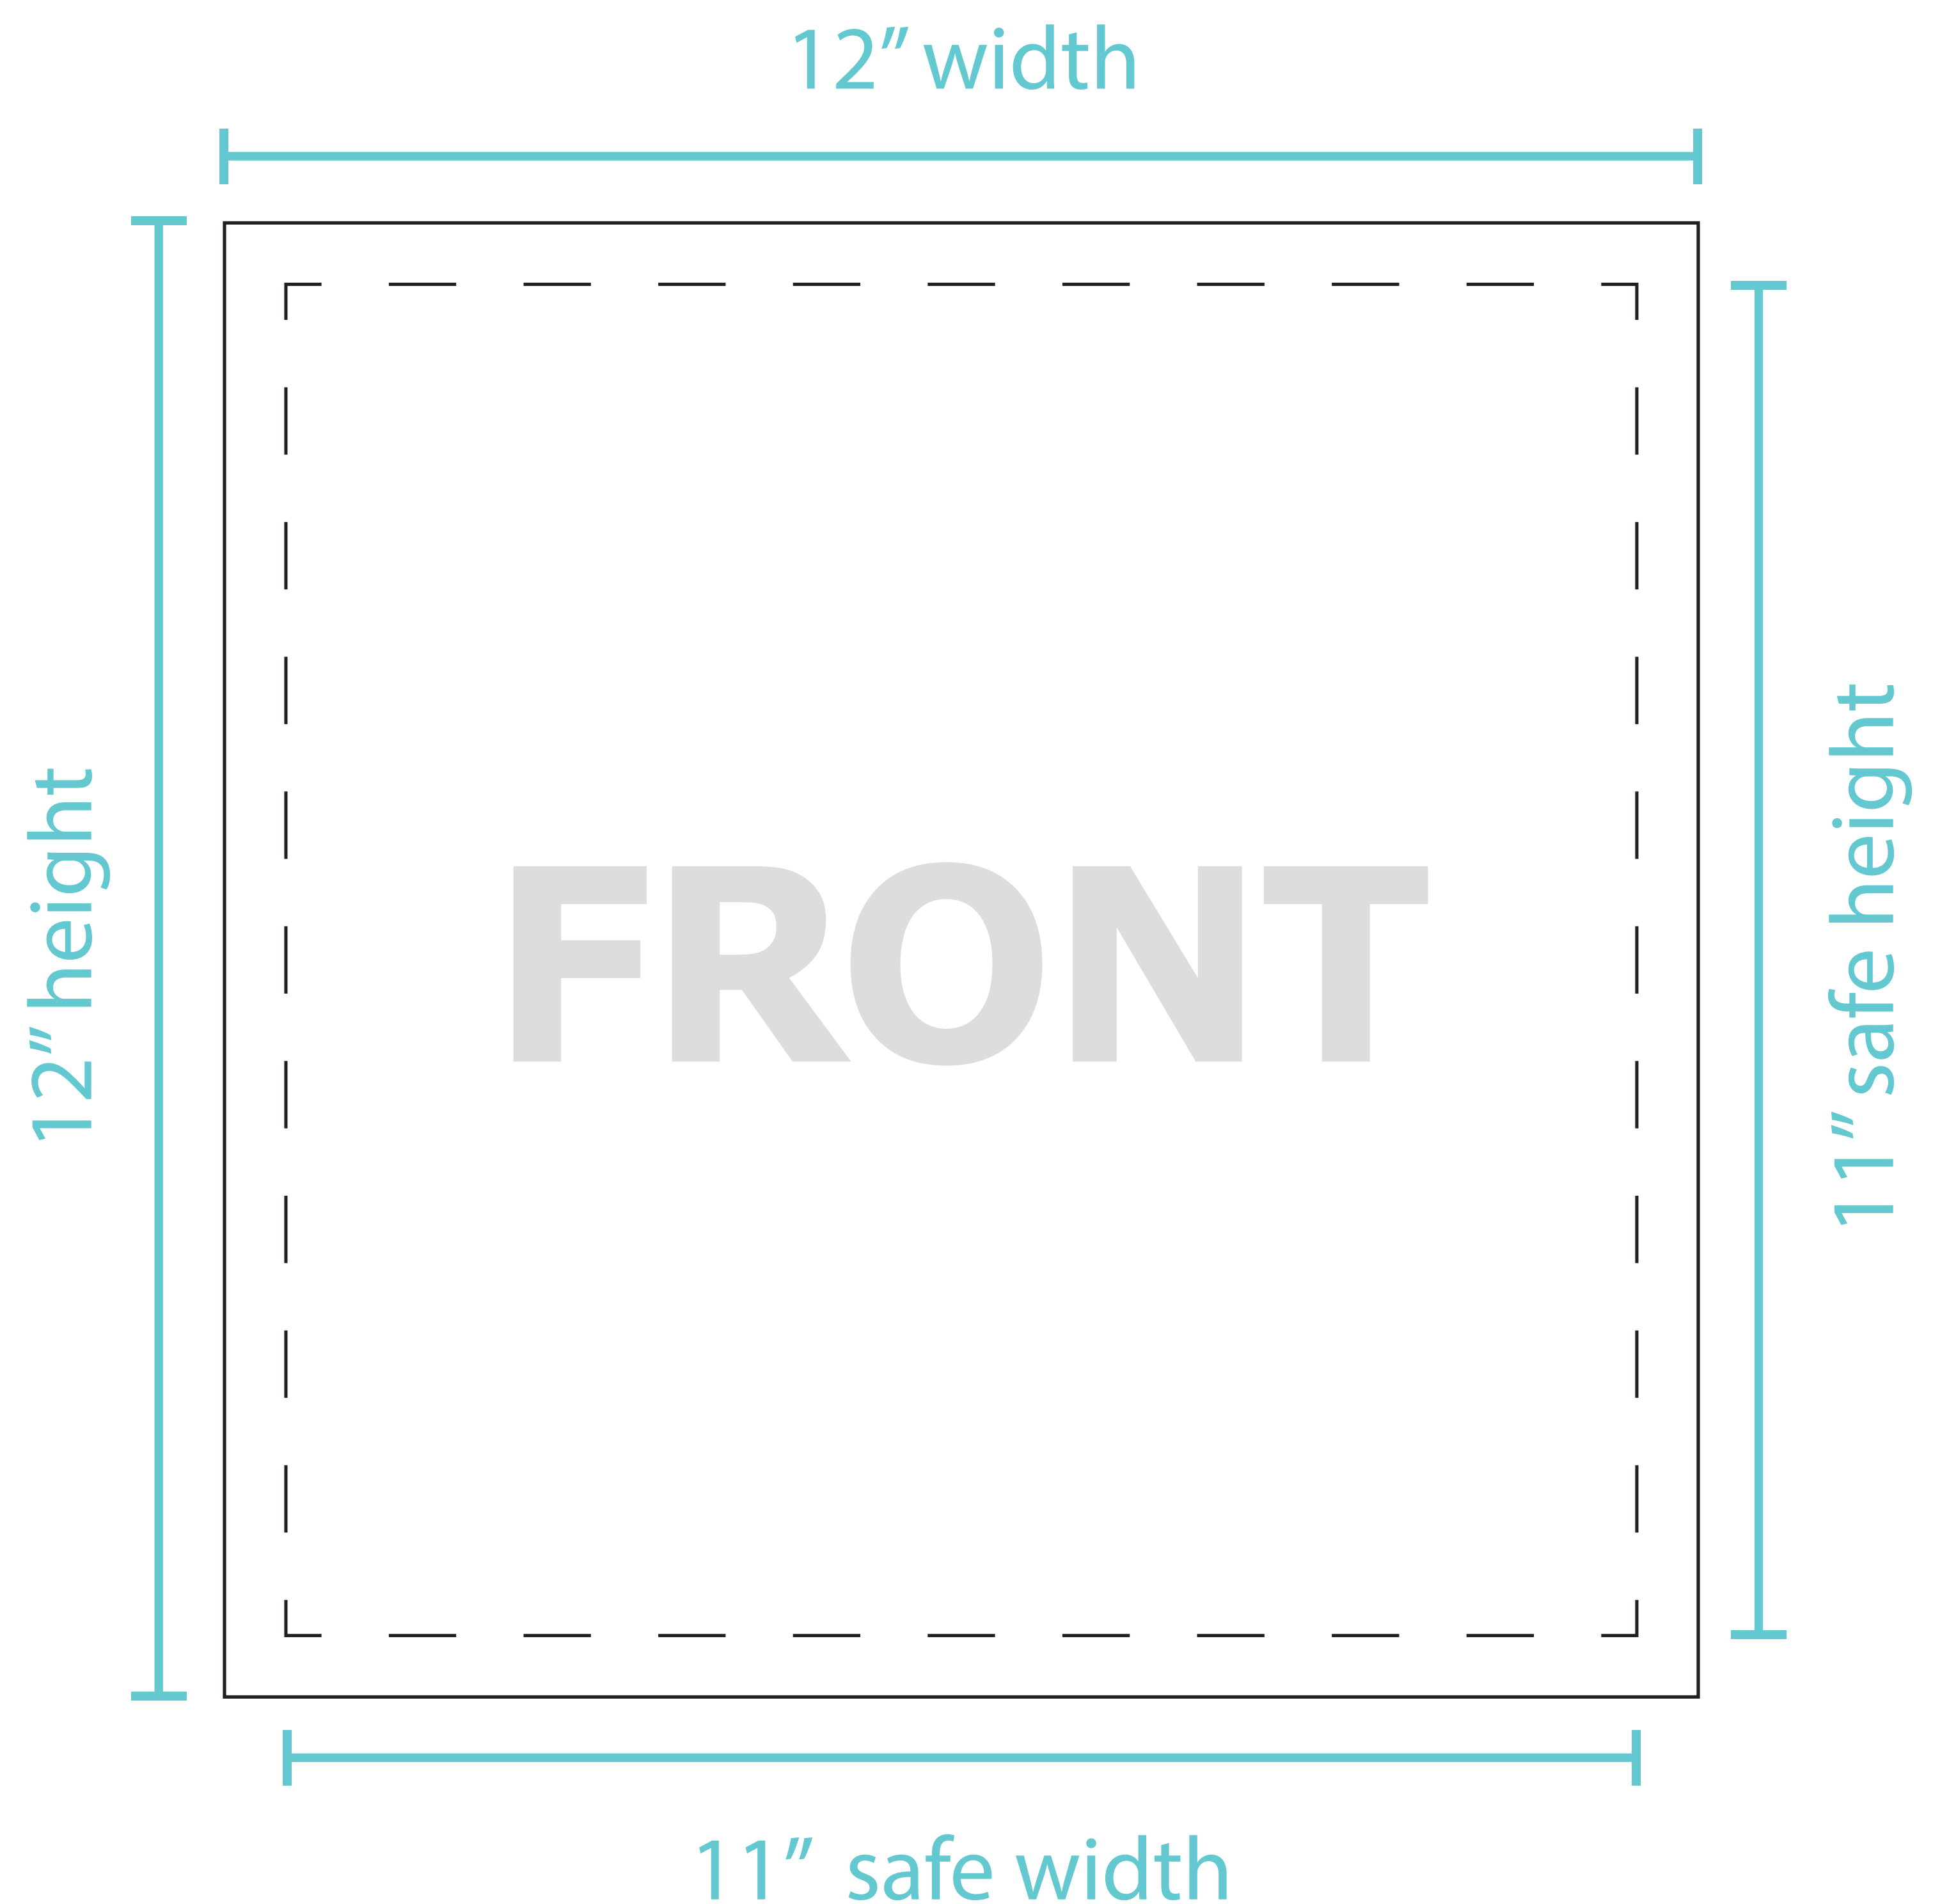

# 12"W x 12"H

## Sizing Guidelines

Total Graphic Area: 12" W x 12" H

Total Safe Area: 11" W x 11" H

Please be sure your graphics cover the full space but text and other critical elements are within the safe space

## Art Guidelines

- CMYK Color preferred
- Do not embed images, supply them
- Resolution should be over 100 ppi
- All text must be created to outlines

BACK

Leave empty if  
you want the  
same graphic as  
the front